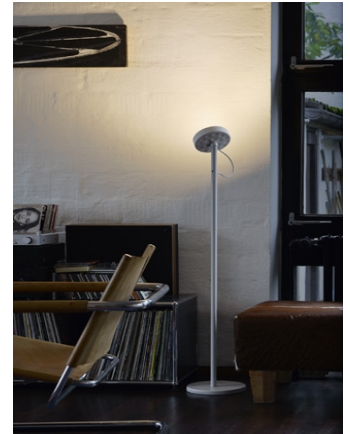

## Standing light U-TURN-12-TD-GR-GR

Type	U-TURN-12-TD-GR-GR
Order No	51003803-TD-GR-GR

Lamp type/assembly	Standing light
Finish	Telegrey
Size	H 1335 mm
Energy efficiency class	A
Light source	LED, 2x 490 lm, 2700 K
Operating mode	Dimmable
Operation	On tube, backlit
Ballast (number)	Driver (1), cable integrated
Lamp head	Die cast aluminum, wet painted, telegrey
Diffuser	PMMA, frosted on one side
Tube	Extruded aluminum profile, wet painted, telegrey
Base	Zinc die-cast, wet painted, telegrey

Power cable	Black, L 2000 mm
Mains plug	CH (type J), Schuko (type F) or UK (type G)
Light distribution	Direct
Beam angle	Adjustable 40° / 80°
Power consumption	26 W
Rated voltage	220 - 240V, 50/60Hz
Stand-by consumption	< 0.5W
Safety class	I
Protection type	IP 20
Packaging units	1 (1600 x 300 x 300 mm)
Weight	10.5 kg
Guarantee	36 months