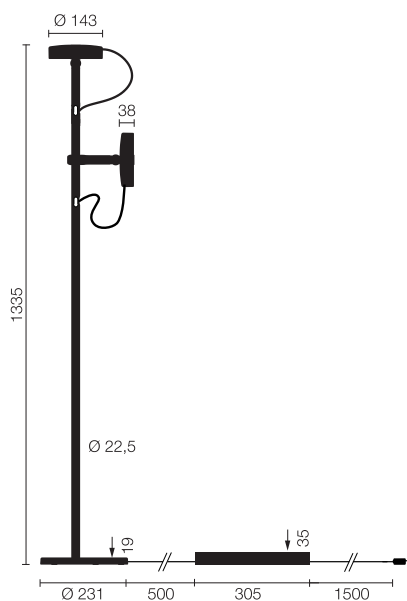

## Standing light U-TURN-12-TD-GR-GR

Type	U-TURN-12-TD-GR-GR
Order No	51003803-TD-GR-GR

Lamp type/assembly	Standing light
Finish	Telegrey
Size	H 1335 mm
Energy efficiency class	A
Light source	LED, 2x 490 lm, 2700 K
Operating mode	Dimmable
Operation	On tube, backlit
Ballast (number)	Driver (1), cable integrated
Lamp head	Die cast aluminum, wet painted, telegrey
Diffuser	PMMA, frosted on one side
Tube	Extruded aluminum profile, wet painted, telegrey
Base	Zinc die-cast, wet painted, telegrey

Power cable	Black, L 2000 mm
Mains plug	CH (type J), Schuko (type F) or UK (type G)
Light distribution	Direct
Beam angle	Adjustable 40° / 80°
Power consumption	26 W
Rated voltage	220 - 240V, 50/60Hz
Stand-by consumption	< 0.5W
Safety class	I
Protection type	IP 20
Packaging units	1 (1600 x 300 x 300 mm)
Weight	10.5 kg
Guarantee	36 months