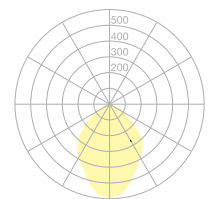

## Standing light U-TURN-12-TD-GR-GR

Type	U-TURN-12-TD-GR-GR
Order No	51003803-TD-GR-GR

Lamp type/assembly	Standing light
Finish	Telegrey
Size	H 1335 mm
Energy efficiency class	A
Light source	LED, 2x 490 lm, 2700 K
Operating mode	Dimmable
Operation	On tube, backlit
Ballast (number)	Driver (1), cable integrated
Lamp head	Die cast aluminum, wet painted, telegrey
Diffuser	PMMA, frosted on one side
Tube	Extruded aluminum profile, wet painted, telegrey
Base	Zinc die-cast, wet painted, telegrey

Power cable	Black, L 2000 mm
Mains plug	CH (type J), Schuko (type F) or UK (type G)
Light distribution	Direct
Beam angle	Adjustable 40° / 80°
Power consumption	26 W
Rated voltage	220 - 240V, 50/60Hz
Stand-by consumption	< 0.5W
Safety class	I
Protection type	IP 20
Packaging units	1 (1600 x 300 x 300 mm)
Weight	10.5 kg
Guarantee	36 months