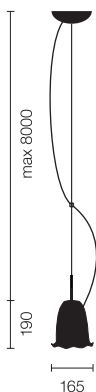

BLOSSOM

Hella Jongerius, 2007

Suspension light BLOSSOM-35-OL

Type	BLOSSOM-35-OL
Order No	51002935-35-OL

Lamp type/assembly	Suspension light
Version	Flower
Light source	1x GL Decor Silver (IAA) 60W; E27 (incl.)
Operating mode	Dimmable
Operation	On site
Colour	Pink
Lamp shade	Aluminium, outside olive, inside pink
Suspension (number of suspension points)	max. 3000 / 8000 mm (1) (excl.)
Ceiling rose	Not included in the order - order separately
Power cable	Platin-grey, 3x0.75mm ² , L 3000 / 8000 mm (not included in the order - order separately)
Rated voltage	220-240V, 50/60Hz
Safety class	I

Protection type	IP 20
Packaging units	1 (280 x 200 x 180 mm)
Weight	1.6 kg
Guarantee	36 months

Subject to technical modifications and modifications to content. © BELUX AG 10/2014

More information on
www.belux.com/blossom