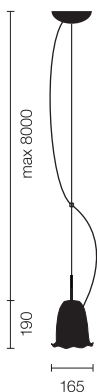

# BLOSSOM

Hella Jongerius, 2007

## Suspension light BLOSSOM-35-OL

Type	BLOSSOM-35-OL
Order No	51002935-35-OL

Lamp type/assembly	Suspension light
Version	Flower
Light source	1x GL Decor Silver (IAA) 60W; E27 (incl.)
Operating mode	Dimmable
Operation	On site
Colour	Pink
Lamp shade	Aluminium, outside olive, inside pink
Suspension (number of suspension points)	max. 3000 / 8000 mm (1) (excl.)
Ceiling rose	Not included in the order - order separately
Power cable	Platin-grey, 3x0.75mm <sup>2</sup> , L 3000 / 8000 mm (not included in the order - order separately)
Rated voltage	220-240V, 50/60Hz
Safety class	I

Protection type	IP 20
Packaging units	1 (280 x 200 x 180 mm)
Weight	1.6 kg
Guarantee	36 months

Subject to technical modifications and modifications to content. © BELUX AG 10/2014

More information on  
[www.belux.com/blossom](http://www.belux.com/blossom)